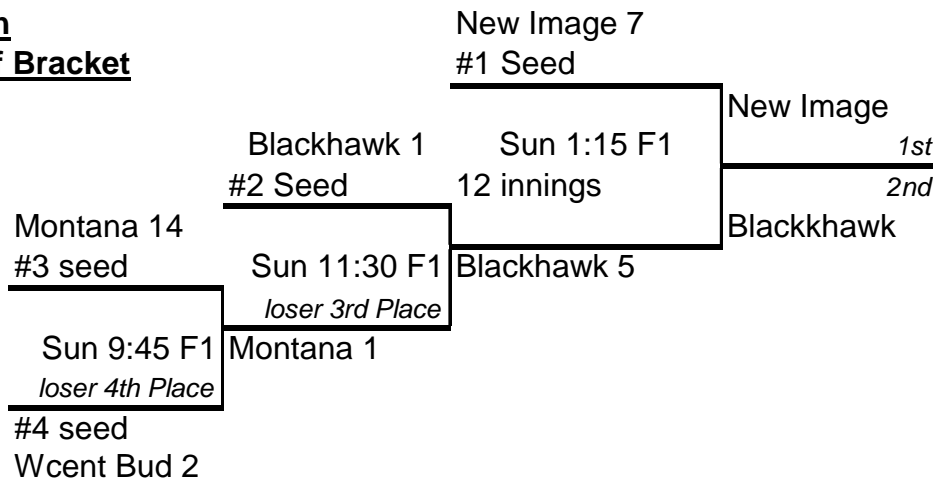

Directions to Sportscore One

Sportscore Complex 1 = 1288 Elmwood Road, Rockford, IL (also known as Veteran's Memorial Park)

<http://www.sockersfc.net/Maps/SportscoreDirections%5B1%5D.pdf>

The Tournament Director reserves the right to change game times and fields for any reason

35-Over Pool Games

Saturday Schedule

10:15 F6 1 New Image vs Blackhawk Athletic Club 0
Noon F1 5 West Central Bud vs Montana Iron Works 7
3:30 F1 13 New Image vs West Central Bud 2
3:30 F2 0 Montana Iron Works vs Blackhawk Athletic Club 8
5:15 F1 9 New Image vs Montana Iron Works 0
5:15 F2 11 Blackhawk Athletic Club vs West Central Bud 0

	wins	losses	diff
New Image, Montfort, Wisconsin	3	0	
Blackhawk Athletic Club, Rockford, Illinois	2	1	
Montana Iron Works(Schneid's), Madison, Wisconsin	1	2	
West Central Budweiser, Illinois	0	3	

Seeding will be based by won-loss record, if there are any places tied the tiebreaker will be as follows:

total runs scored minus runs allowed is the first tiebreaker, if you can seed all tied teams using this tiebreaker then seed all places. If you can't use it to seed all of the tied places then if someone is still tied then use least runs given up as the second tie breaker but only to break that tie, once you get that tie broke start over If they are still tied after these methods then used runs scored as a third tiebreaker, if still tied use coin flip

Bowler's Finish

Sunday Playoff Bracket